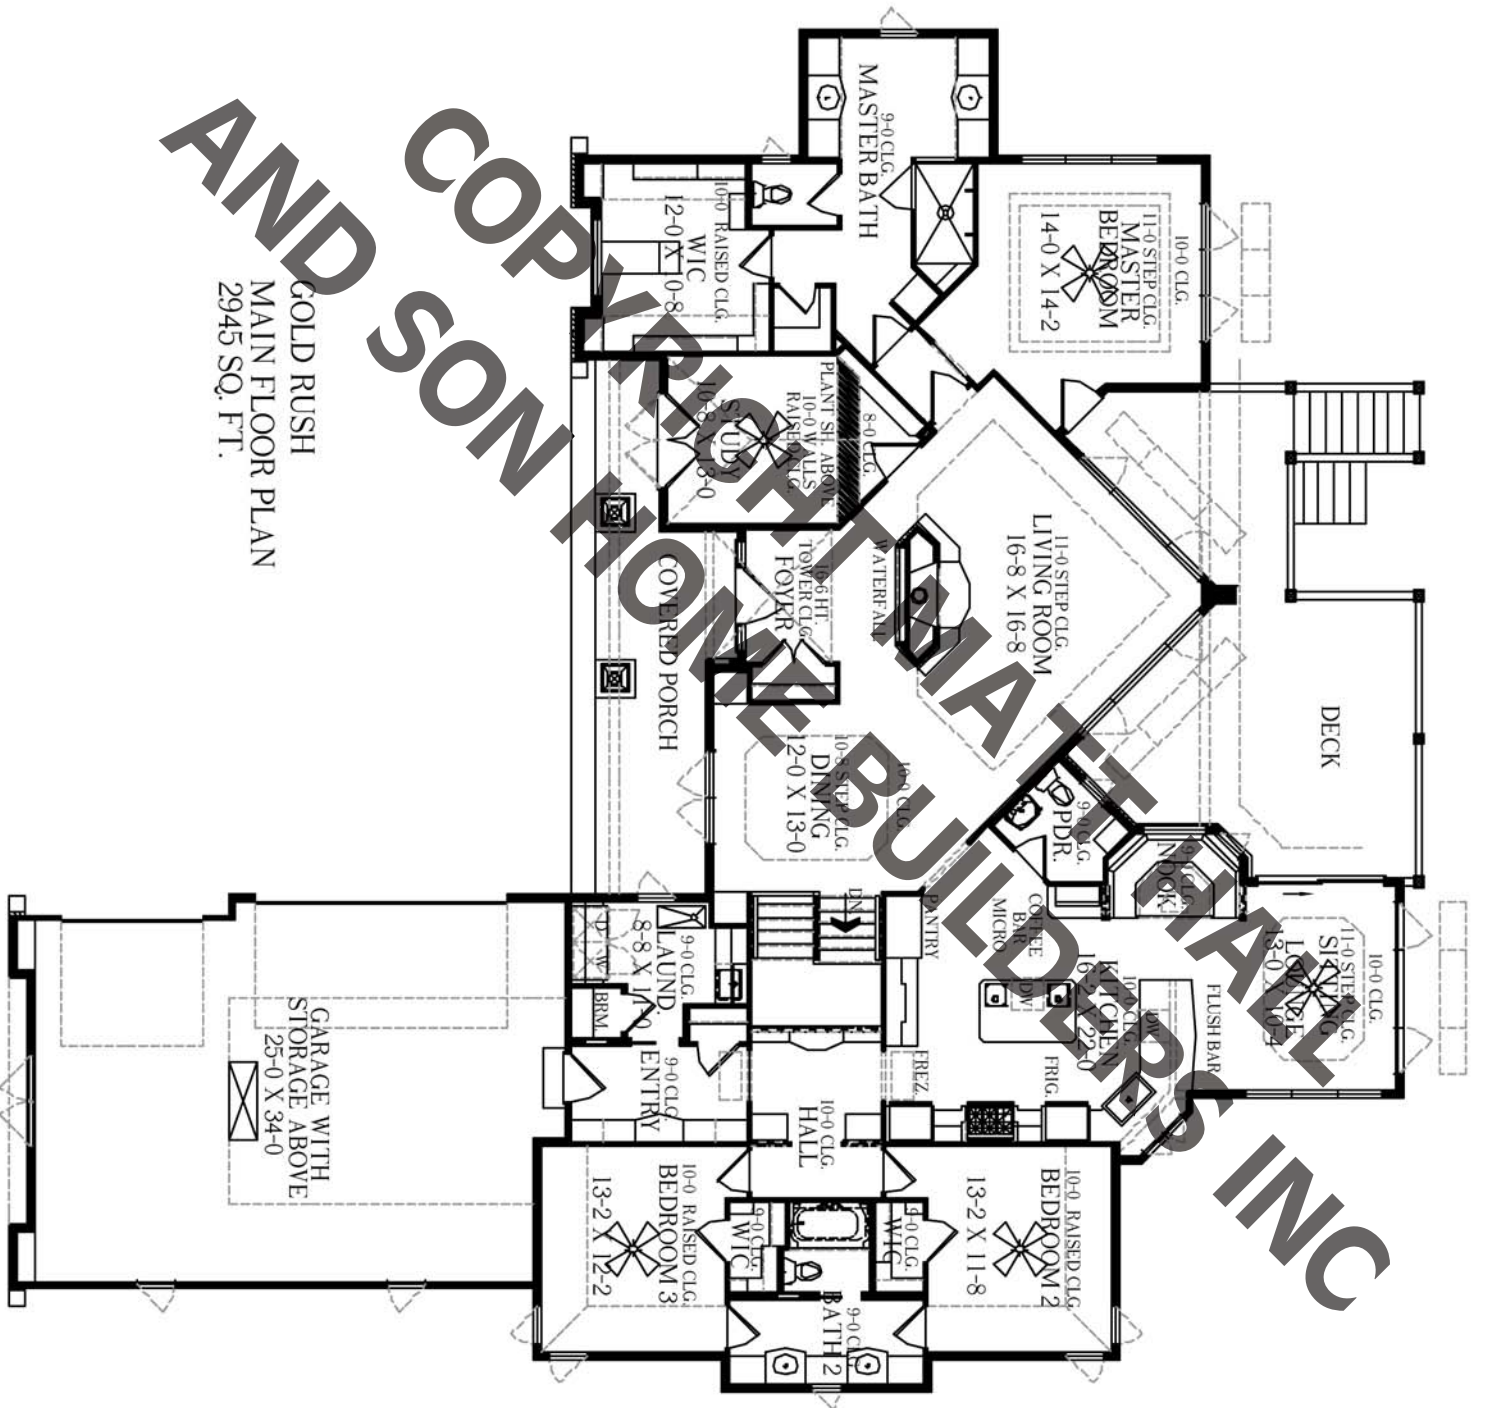

AND COPY

GOLD RUSH  
MAIN FLOOR PLAN  
2945 SQ. FT.

BRITAIN INC