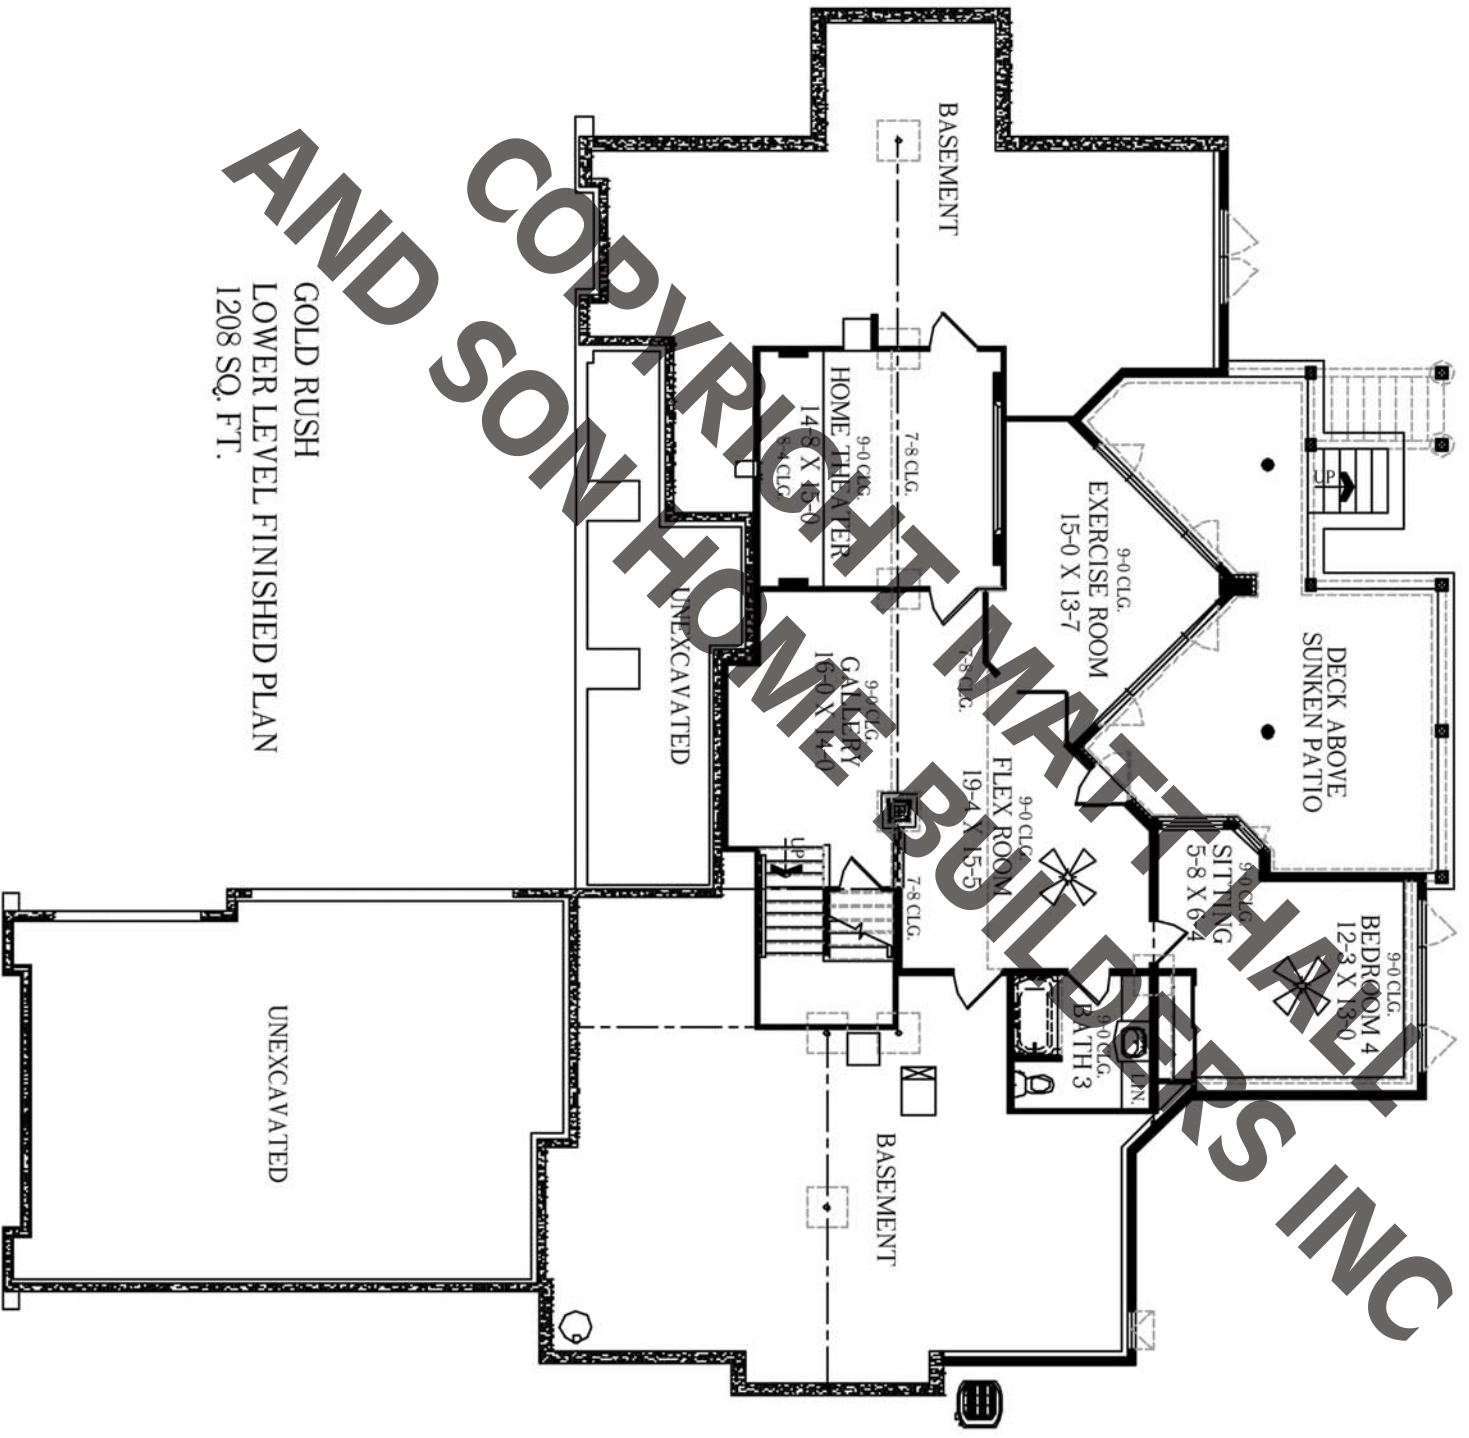

AND COPYRIGHT © 2014 BY THE BURNS & MCDONNELL ARCHITECTS INC

GOLD RUSH  
LOWER LEVEL FINISHED PLAN  
1208 SQ. FT.