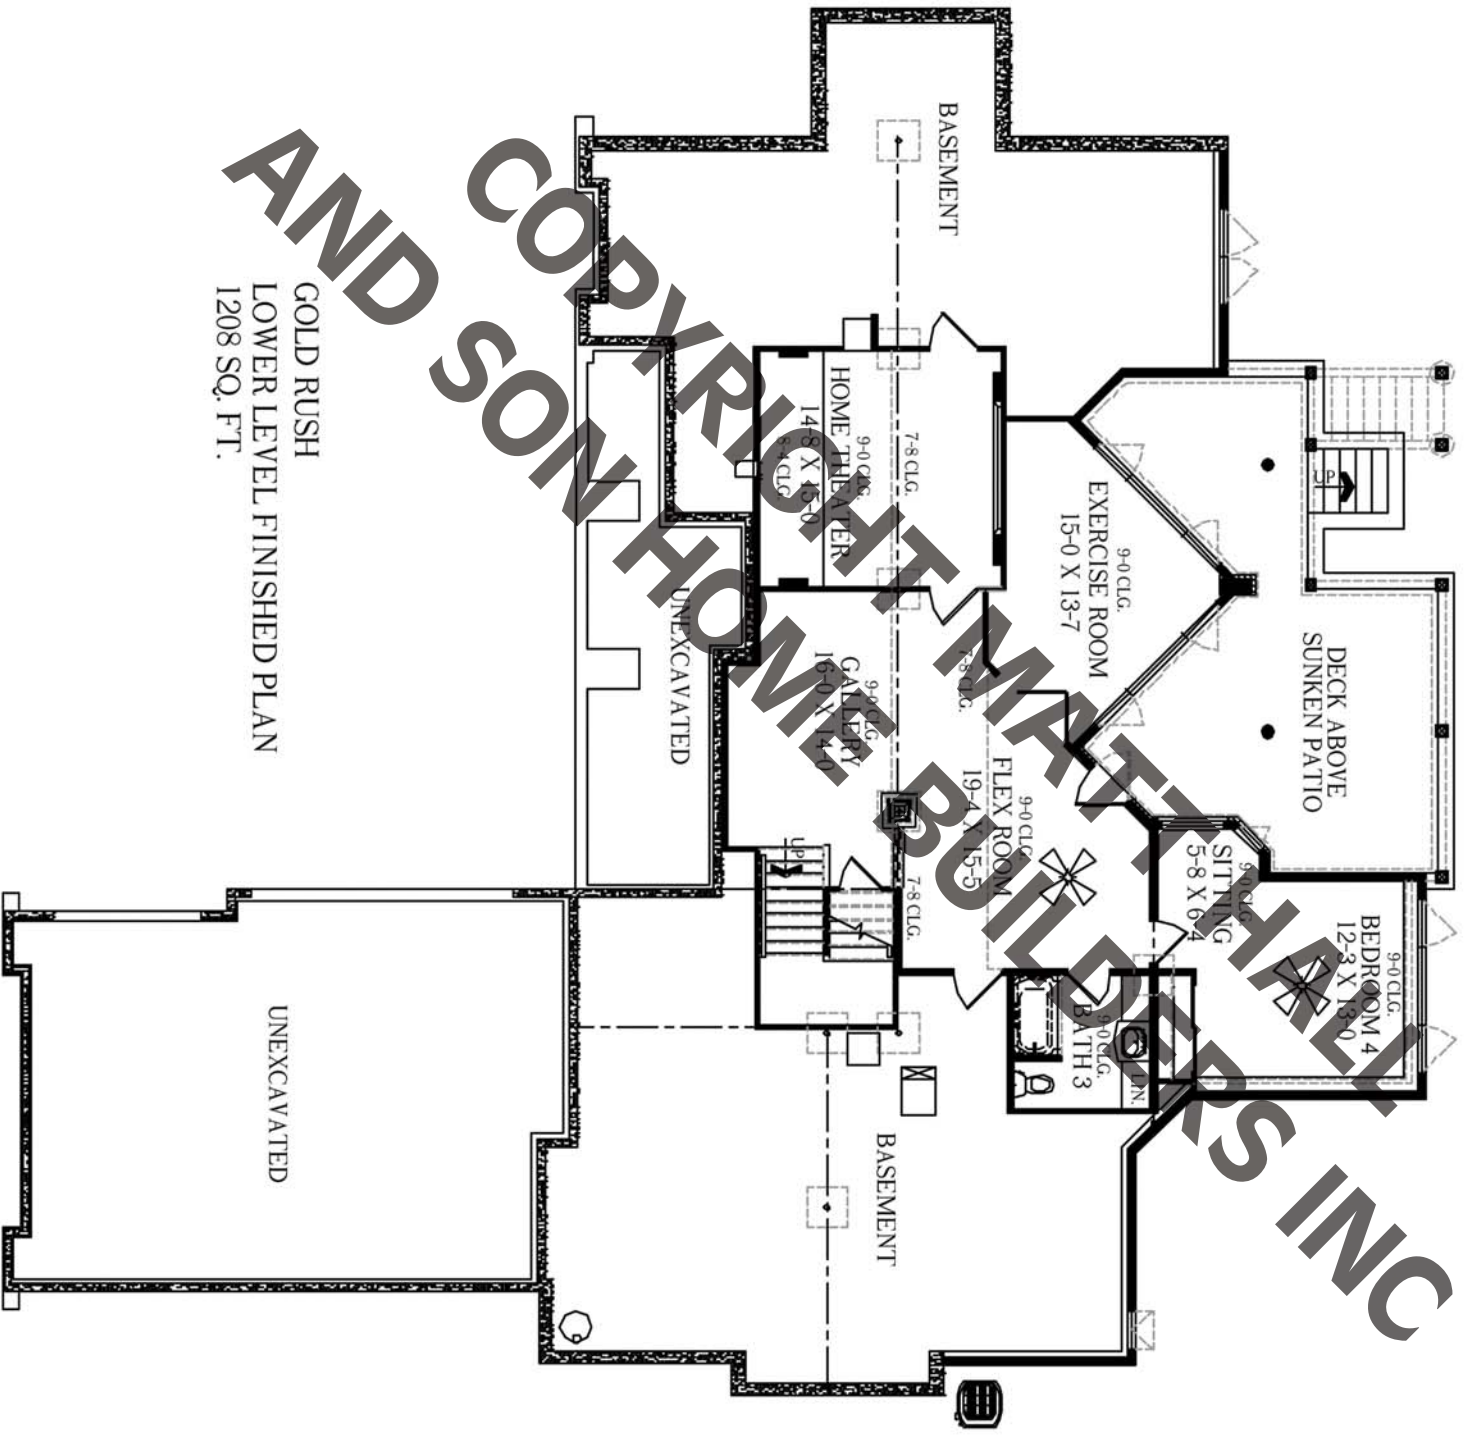

AND COPYRIGHT © 2014 BY HATHAWAY INC

GOLD RUSH
LOWER LEVEL FINISHED PLAN
1208 SQ. FT.